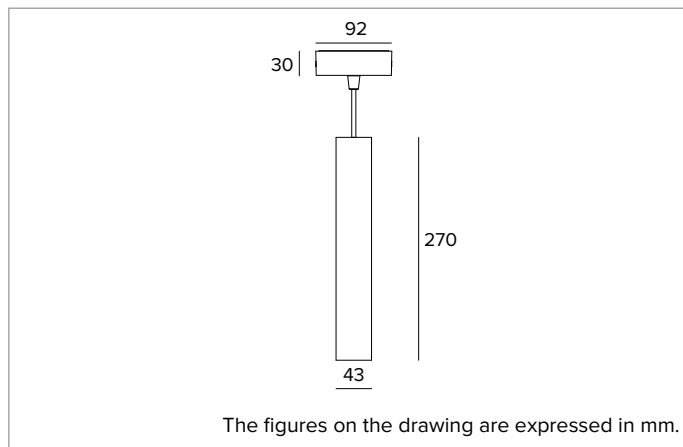

1T9827EL | LABEL 4 - Suspension

LED suspension fixture for direct light emission powered by mains voltage

	4000K	H(m)	D(m)	Emax(lx)
	Ra90		42°	
Fixture Power	7W	1	0.76	1718
Source Flux	1060lm	2	1.52	430
Fixture Flux	783lm	3	2.28	191
Efficacy	105lm/W	4	3.04	107
TS1960	Imax=1621cd/klm	Imax	1718cd	5
			3.80	69

CCT nominal: 4000K

Lifetime (L80/B10): >50000h tq +25°C

ILLUMINOTECHNICAL CHARACTERISTICS

MWFL version - convex faceted highly reflective anodised aluminium precision optics, a holographic diffusion filter and a black silicone cut off ring.

Optic: REFLECTOR

Beam angles: MWFL

Optical efficiency: 74%

Fixture flux: 783lm

Luminous efficacy: 104lm/W

Photobiological safety: Compliant with RG1 low risk group

MECHANICAL CHARACTERISTICS

Cylindrical body in CNC machined aluminum and coated with powder paint.

Colour and finish: Deep black

Dimensions: D=43mm

Weight: 0.8Kg

Degree of protection: IP20

ELECTRICAL CHARACTERISTICS

Electronic ON-OFF version with the power supply integrated in the body of the fixture. Luminaire compliant with EN 60598-2-22 for power supply from a centralised emergency system CPSS (Central Power Supply System), not incorporated in the luminaire - high risk areas excluded. The default power and flux are 100% in AC and 100% in DC.